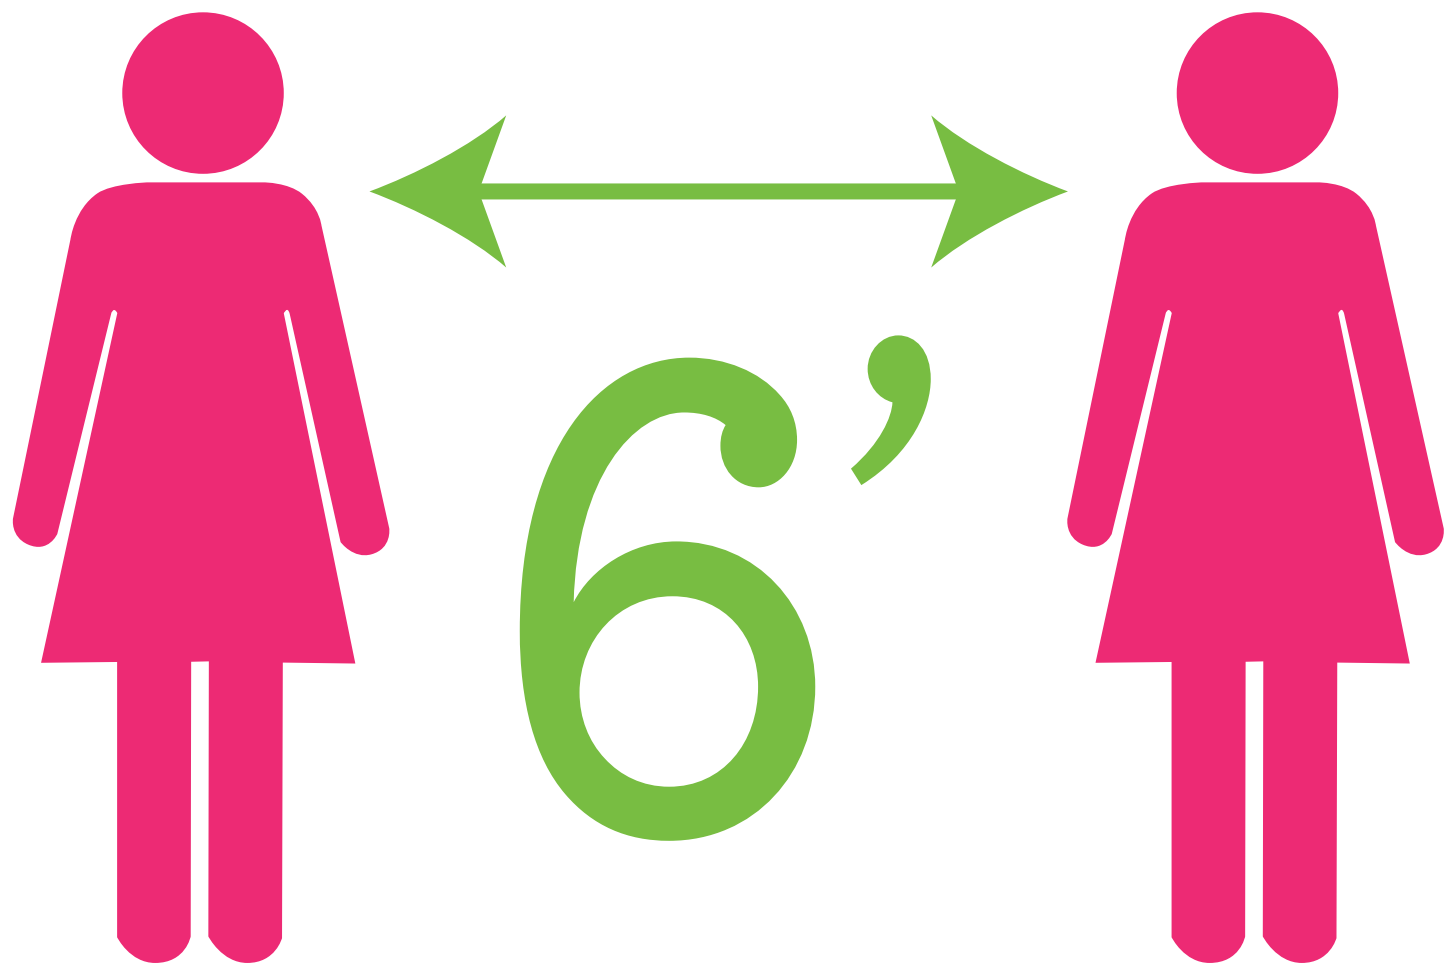

Don't stand, don't stand so  
Don't stand so close to me

KEEP YOUR  
DISTANCE.

"Don't Stand So Close to Me" is a hit song by the British rock band the Police, released in 1980 as the lead single from their third album Zenyatta Mondatta.