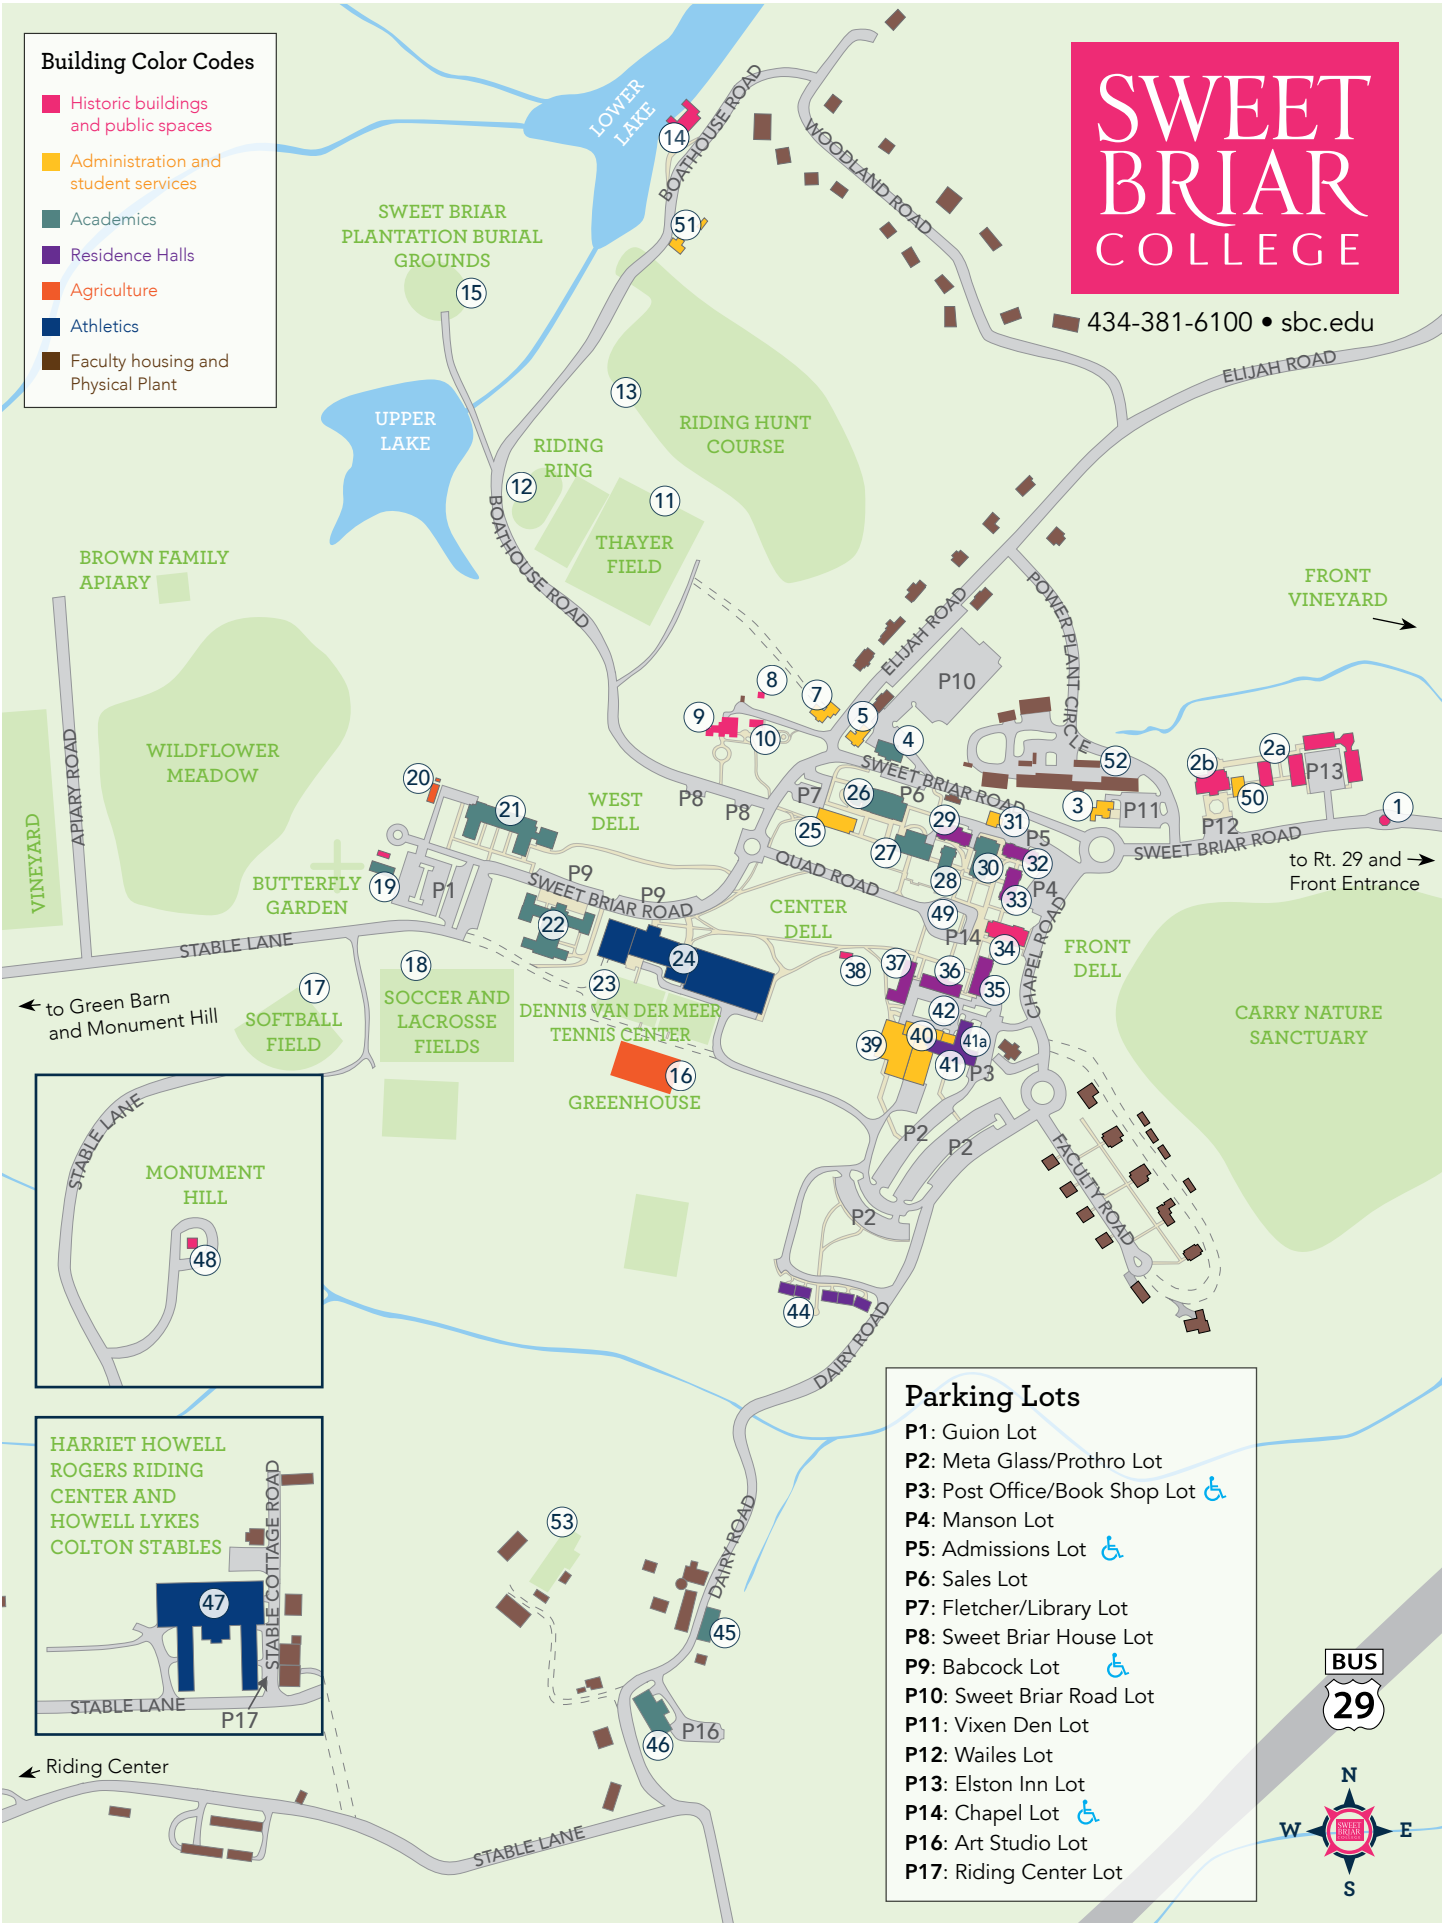

Parking Lots

- P1: Guion Lot
- P2: Meta Glass/Prothro Lot
- P3: Post Office/Book Shop Lot
- P4: Manson Lot
- P5: Admissions Lot
- P6: Sales Lot
- P7: Fletcher/Library Lot
- P8: Sweet Briar House Lot
- P9: Babcock Lot
- P10: Sweet Briar Road Lot
- P11: Vixen Den Lot
- P12: Wailes Lot
- P13: Elston Inn Lot
- P14: Chapel Lot
- P16: Art Studio Lot
- P17: Riding Center Lot