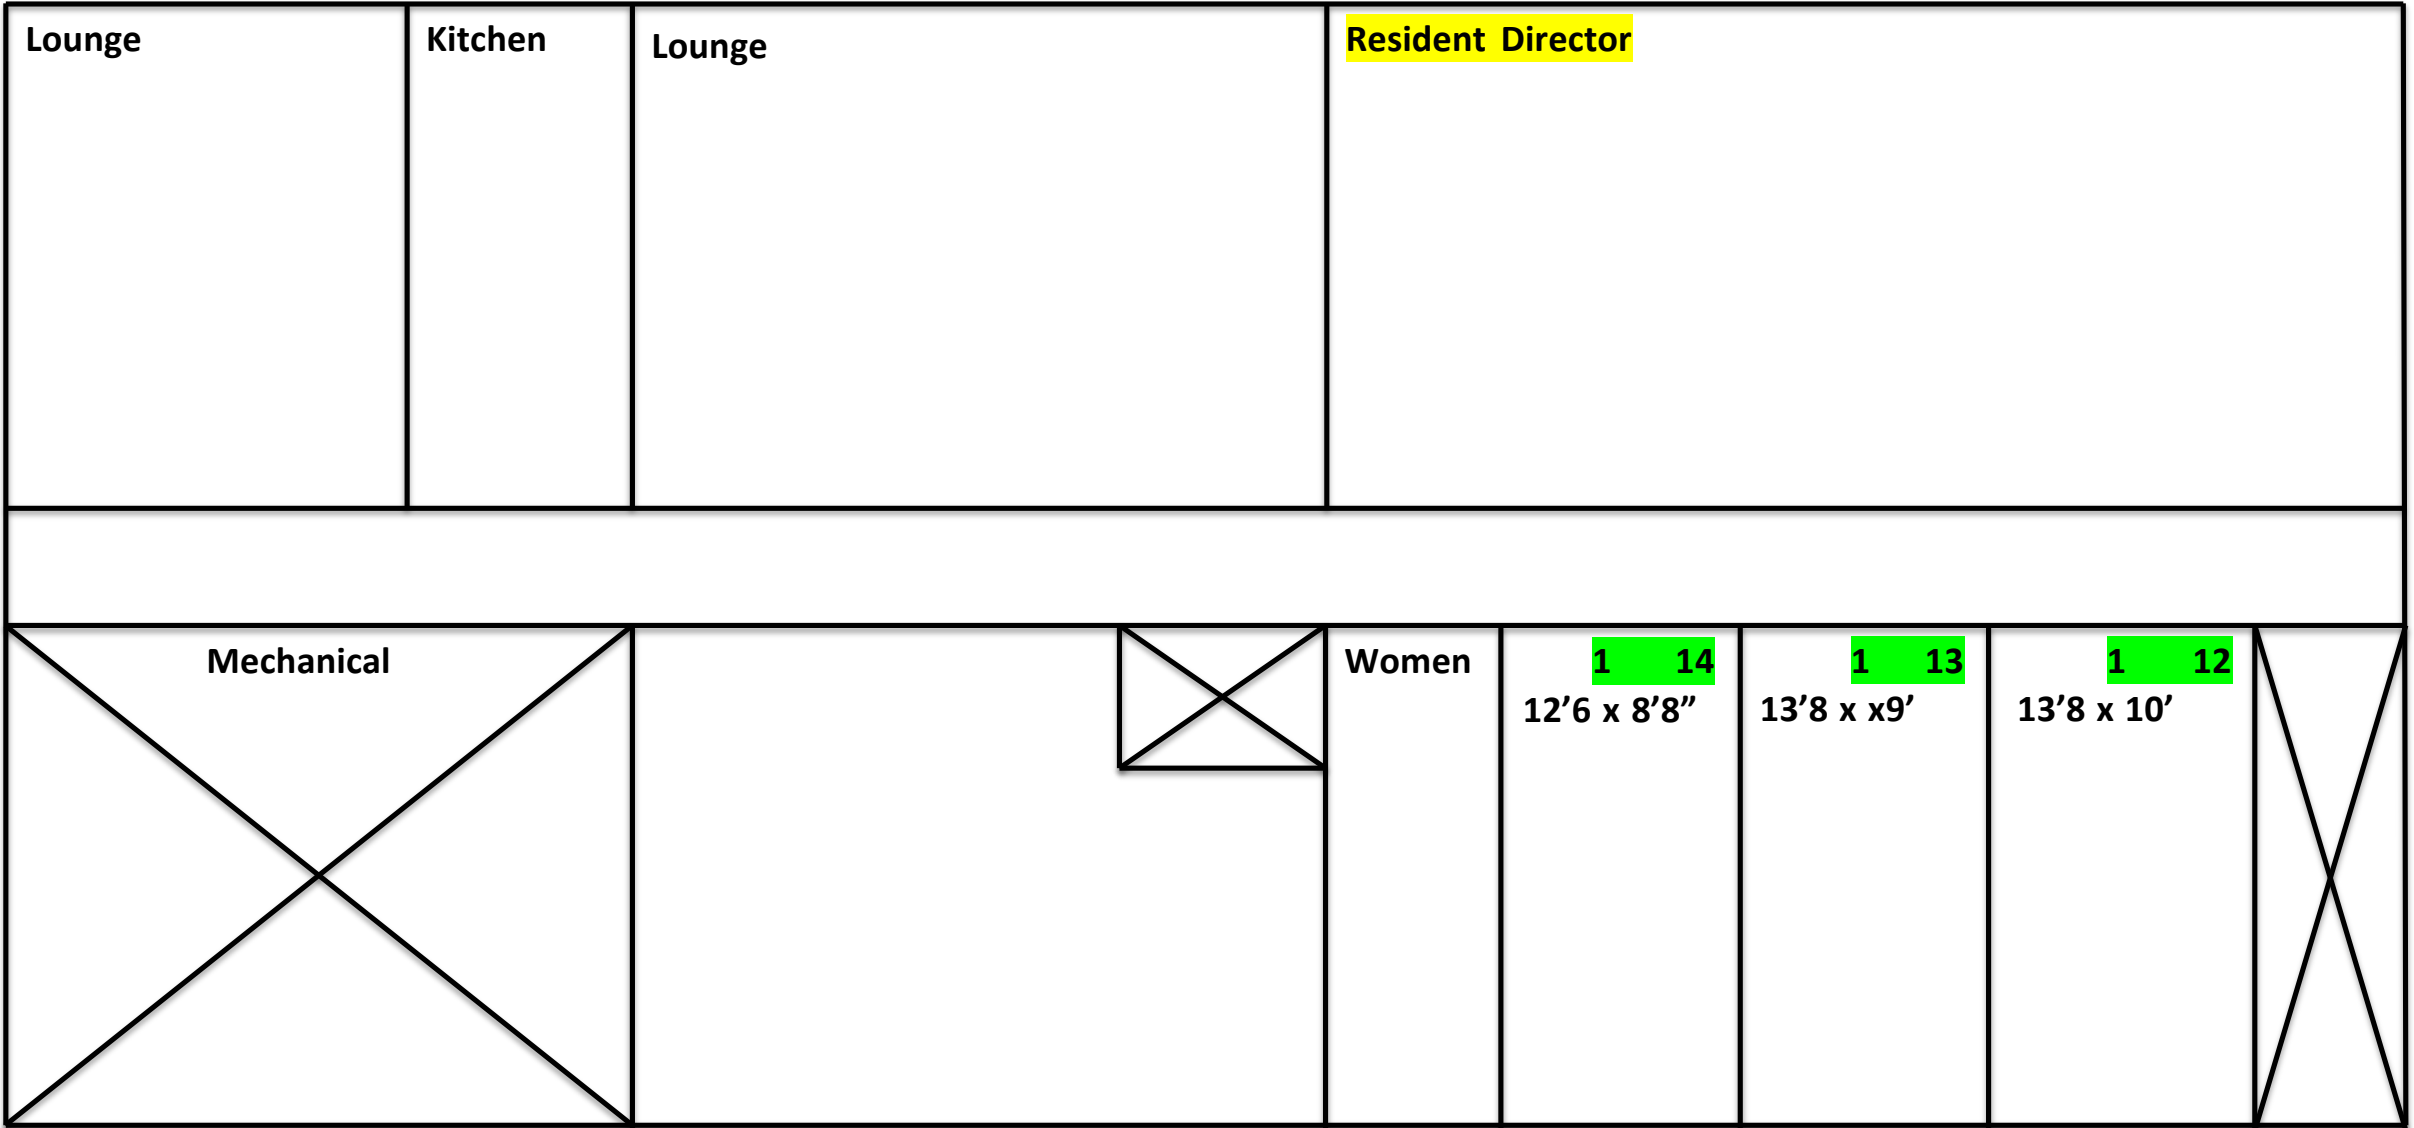

Ground Floor
3 singles
0 doubles

Grammer – Ground Floor

3 SA (1 ADA)
3 beds available

First Floor
 3 singles
 8 doubles

Grammer – 1st Floor

18 beds
 1 RA
 19 beds available

Second Floor
 3 singles
 11 doubles

Grammer – 2nd Floor

24 beds
 1 RA
 25 beds available

Third Floor
4 singles
10 doubles

Grammer – 3rd Floor

22 beds
1 RA
1 Hostess
24 beds available