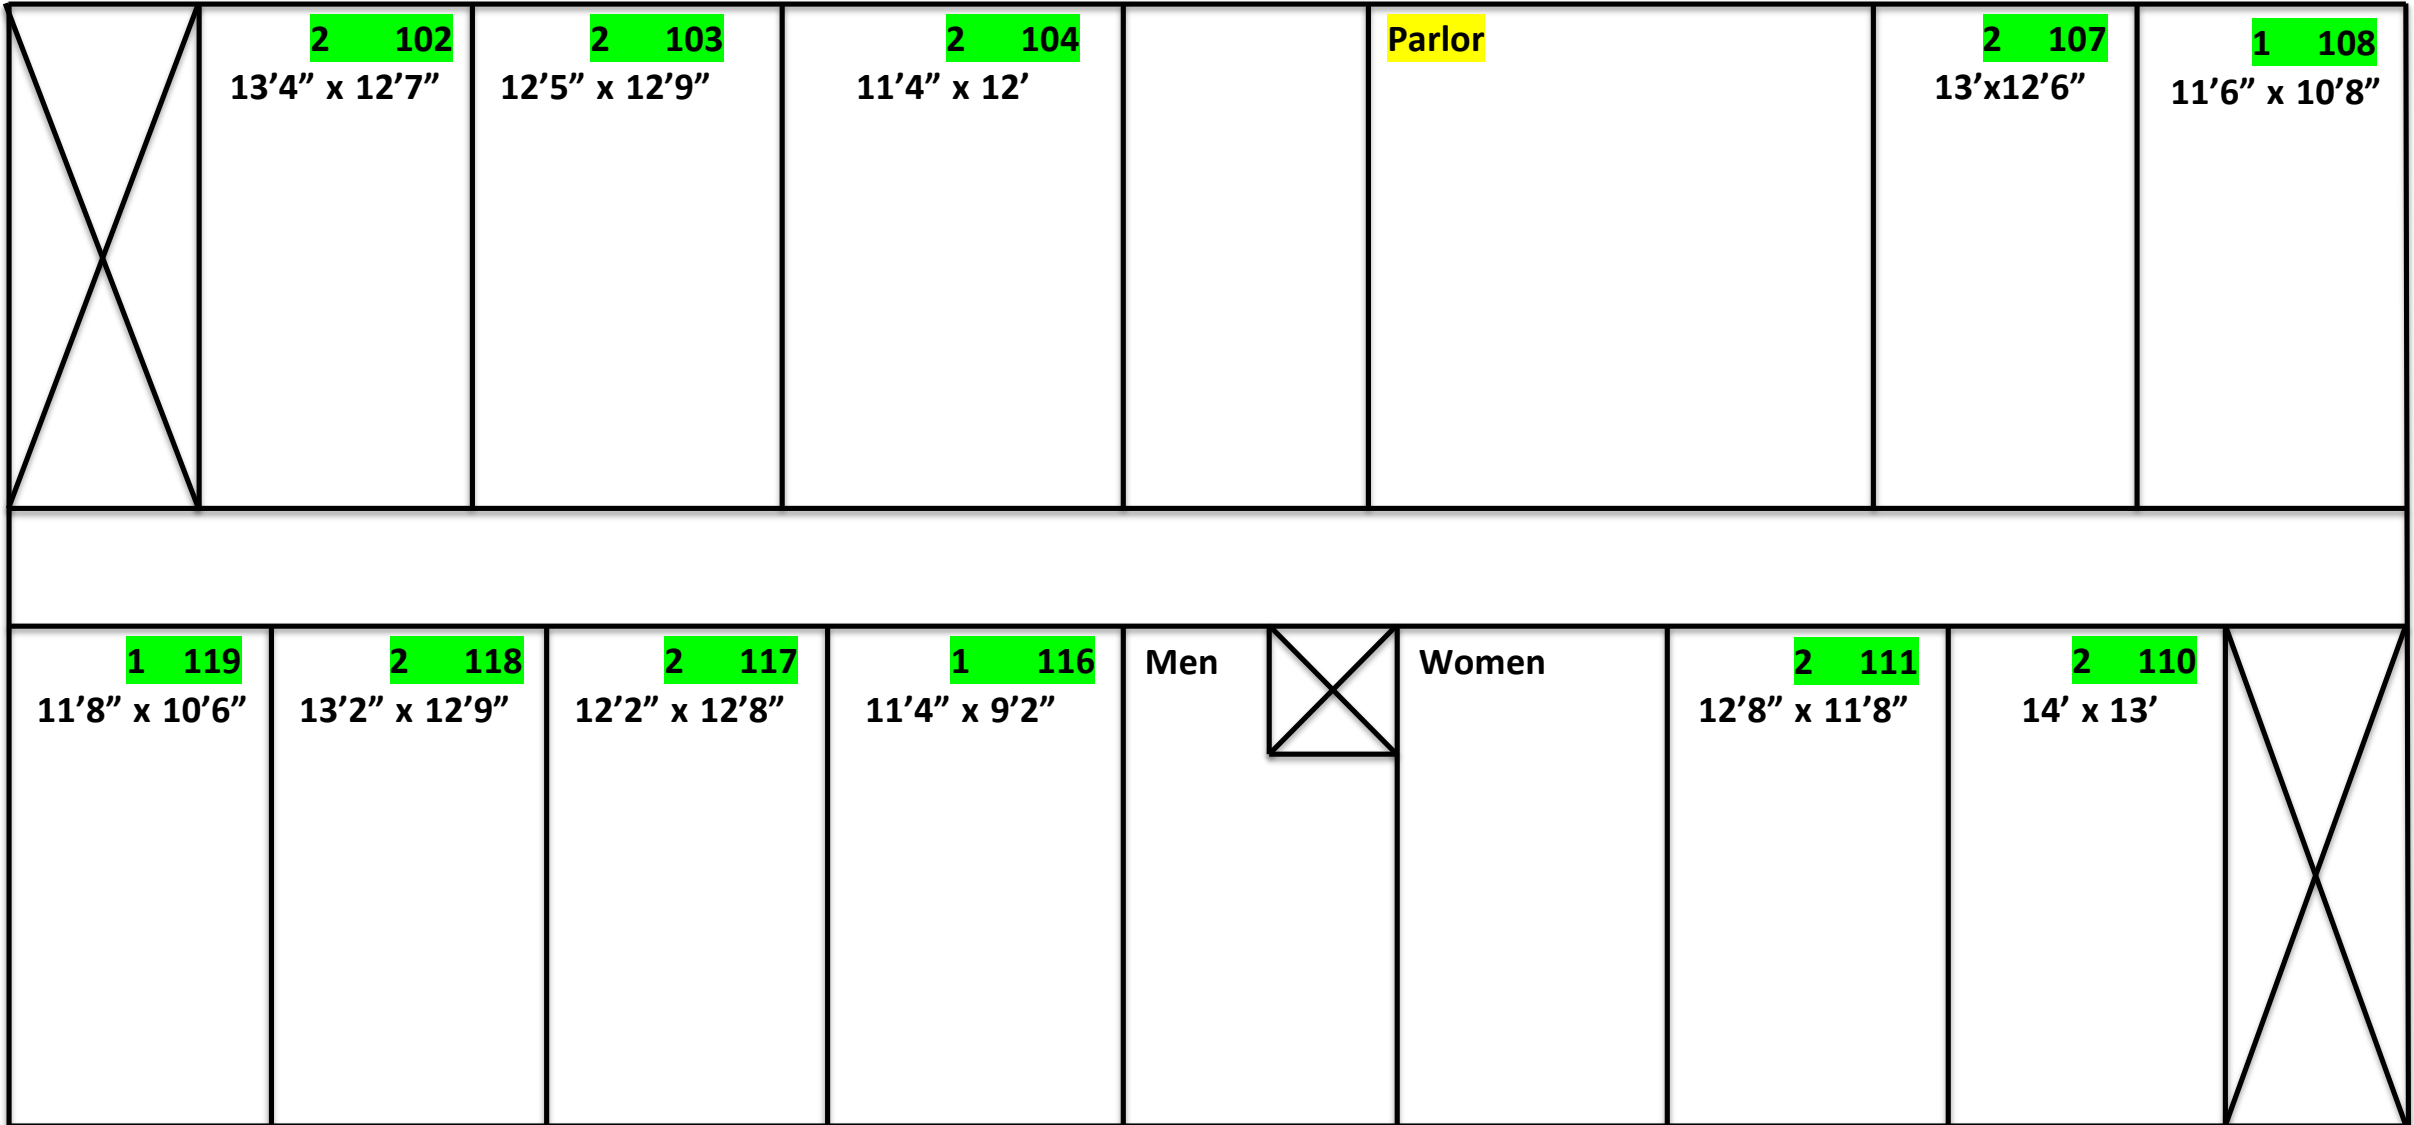

Ground Floor
3 singles
0 doubles

Grammer – Ground Floor

3 SA (1 ADA)
3 beds available

First Floor
 3 singles
 8 doubles

Grammer – 1st Floor

18 beds
 1 RA
 19 beds available

Second Floor
 3 singles
 11 doubles

Grammer – 2nd Floor

24 beds
 1 RA
 25 beds available

Third Floor
4 singles
10 doubles

Grammer – 3rd Floor

22 beds
1 RA
1 Hostess
24 beds available