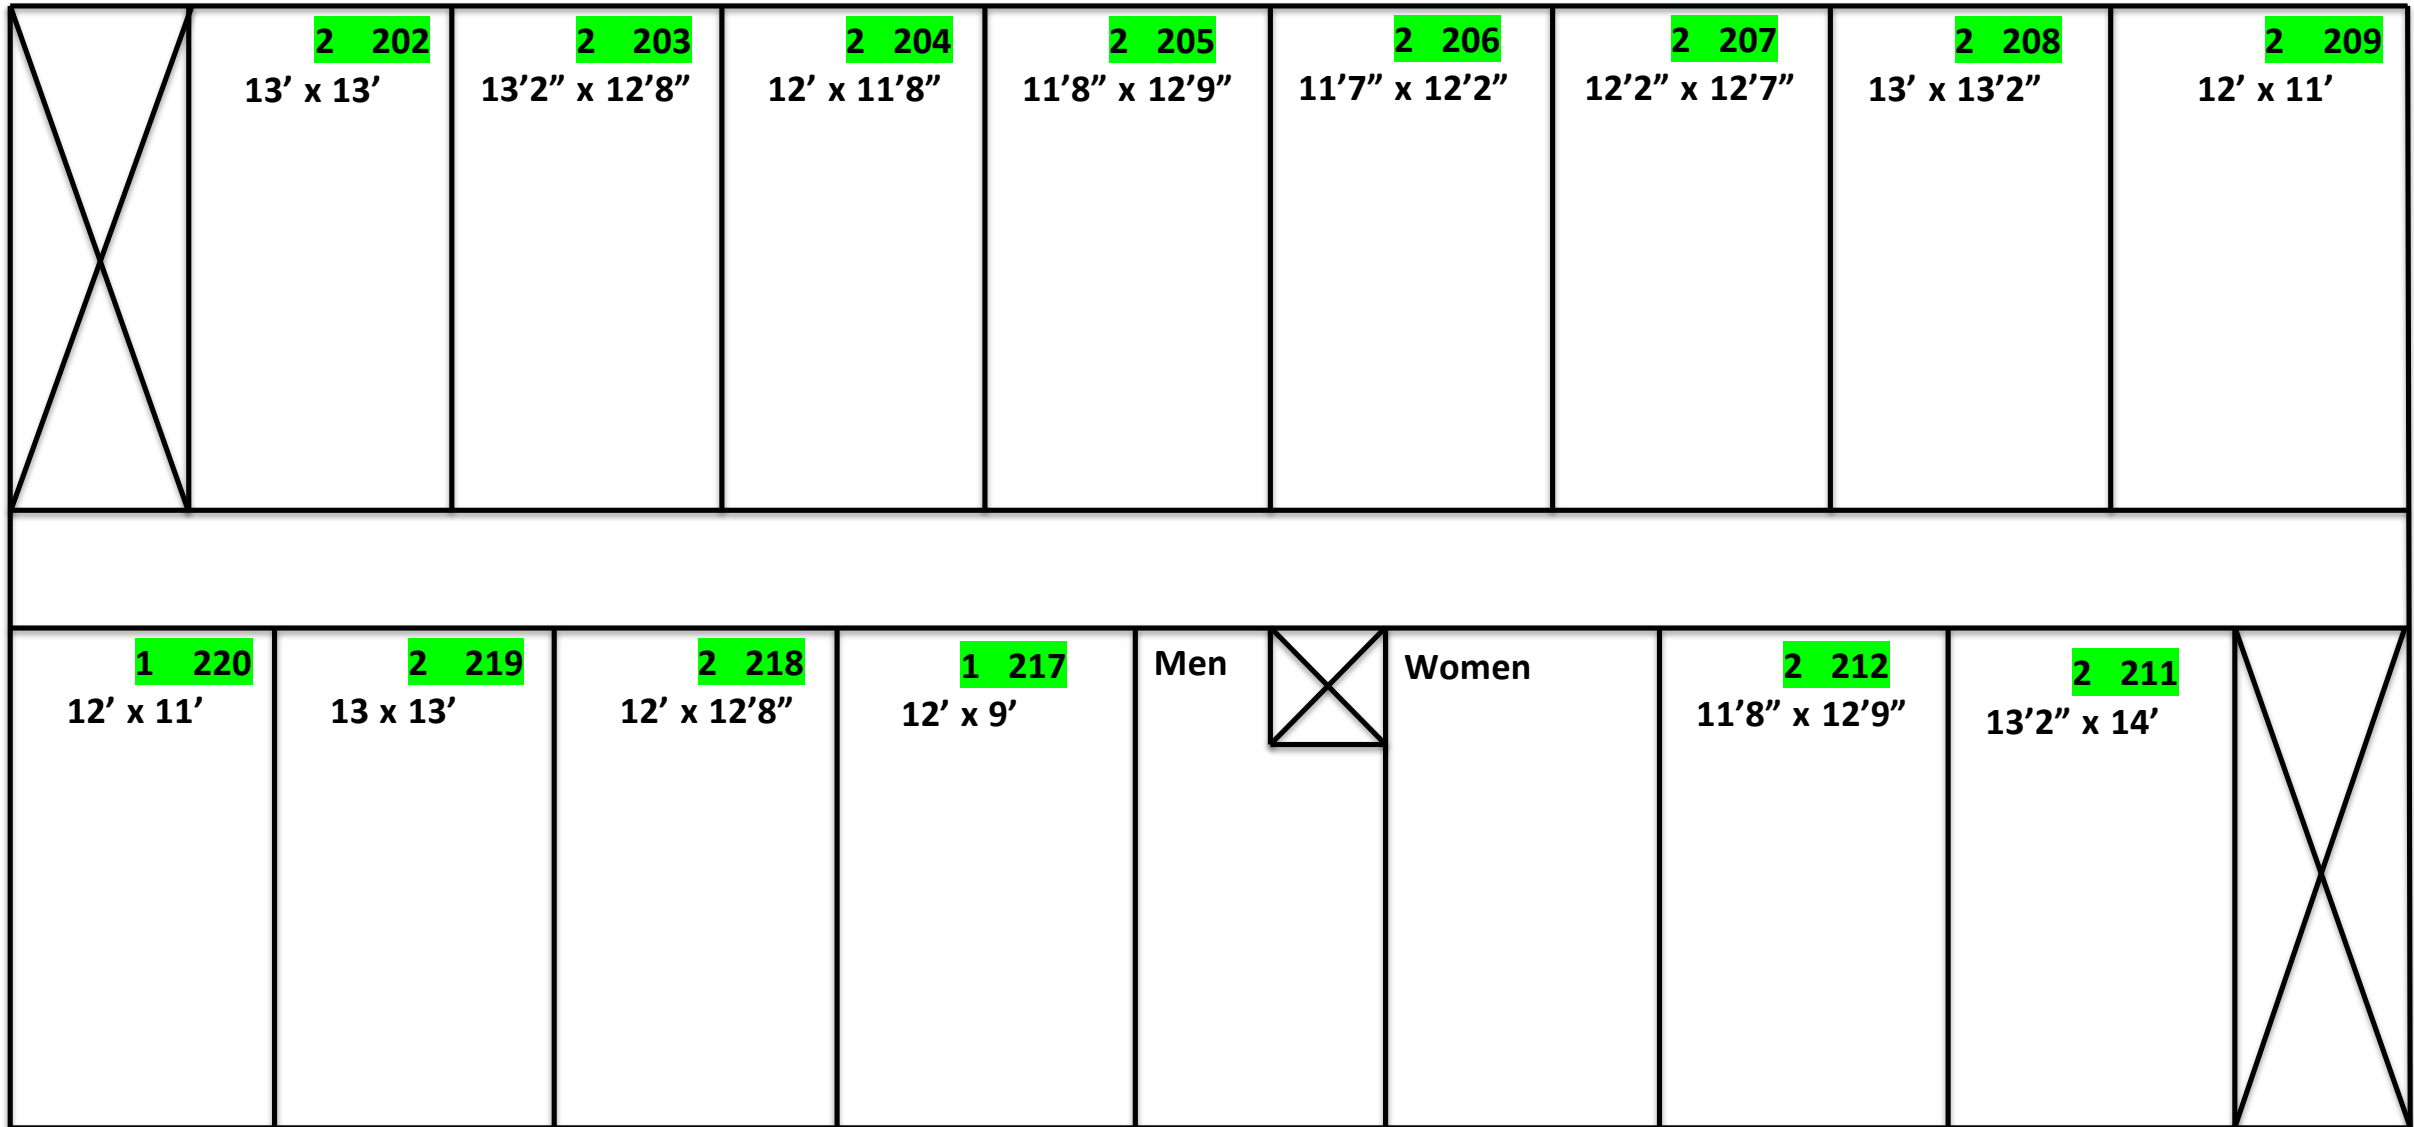

Ground Floor
3 singles
0 doubles

Grammer – Ground Floor

3 SA (1 ADA)
3 beds available

First Floor
 3 singles
 8 doubles

Grammer – 1st Floor

18 beds
 1 RA
 19 beds available

Second Floor
 3 singles
 11 doubles

Grammer – 2nd Floor

24 beds
 1 RA
 25 beds available

Third Floor
4 singles
10 doubles

Grammer – 3rd Floor

22 beds
1 RA
1 Hostess
24 beds available