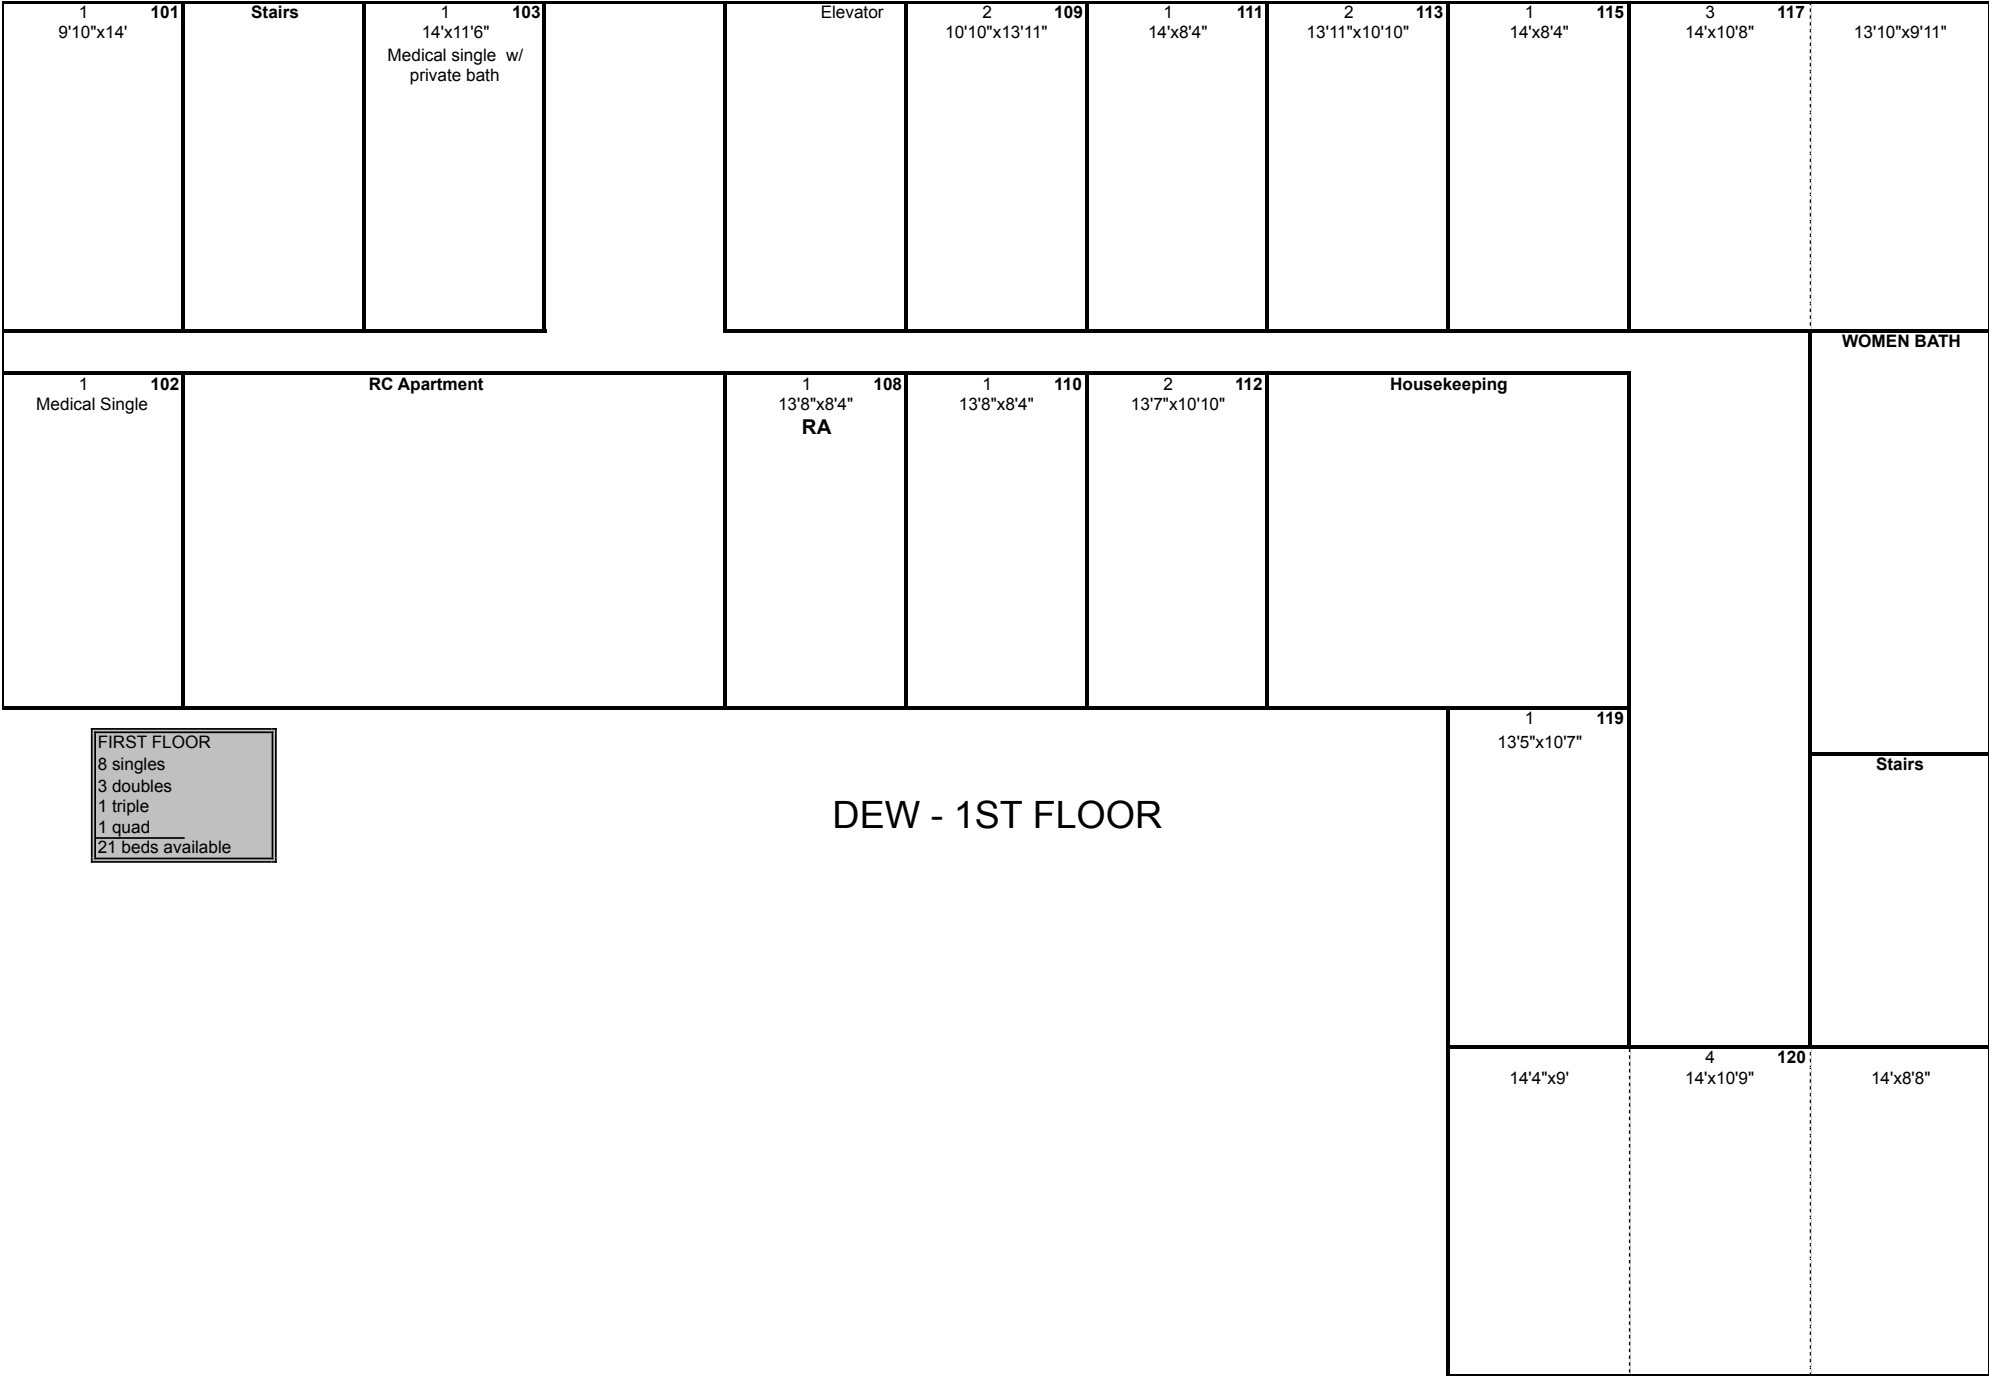

GROUND FLOOR
 0 singles
 0 doubles
 0 triples
 0 quads
 0 beds available

DEW - GROUND FLOOR

FIRST FLOOR
 8 singles
 3 doubles
 1 triple
 1 quad
 21 beds available

DEW - 1ST FLOOR

SECOND FLOOR
 6 singles
 6 doubles
 1 triple
 2 quads
 29 beds available

DEW - 2ND FLOOR

THIRD FLOOR
 5 singles
 6 doubles
 1 triple
 1 quad
 24 beds available

DEW - 3RD FLOOR