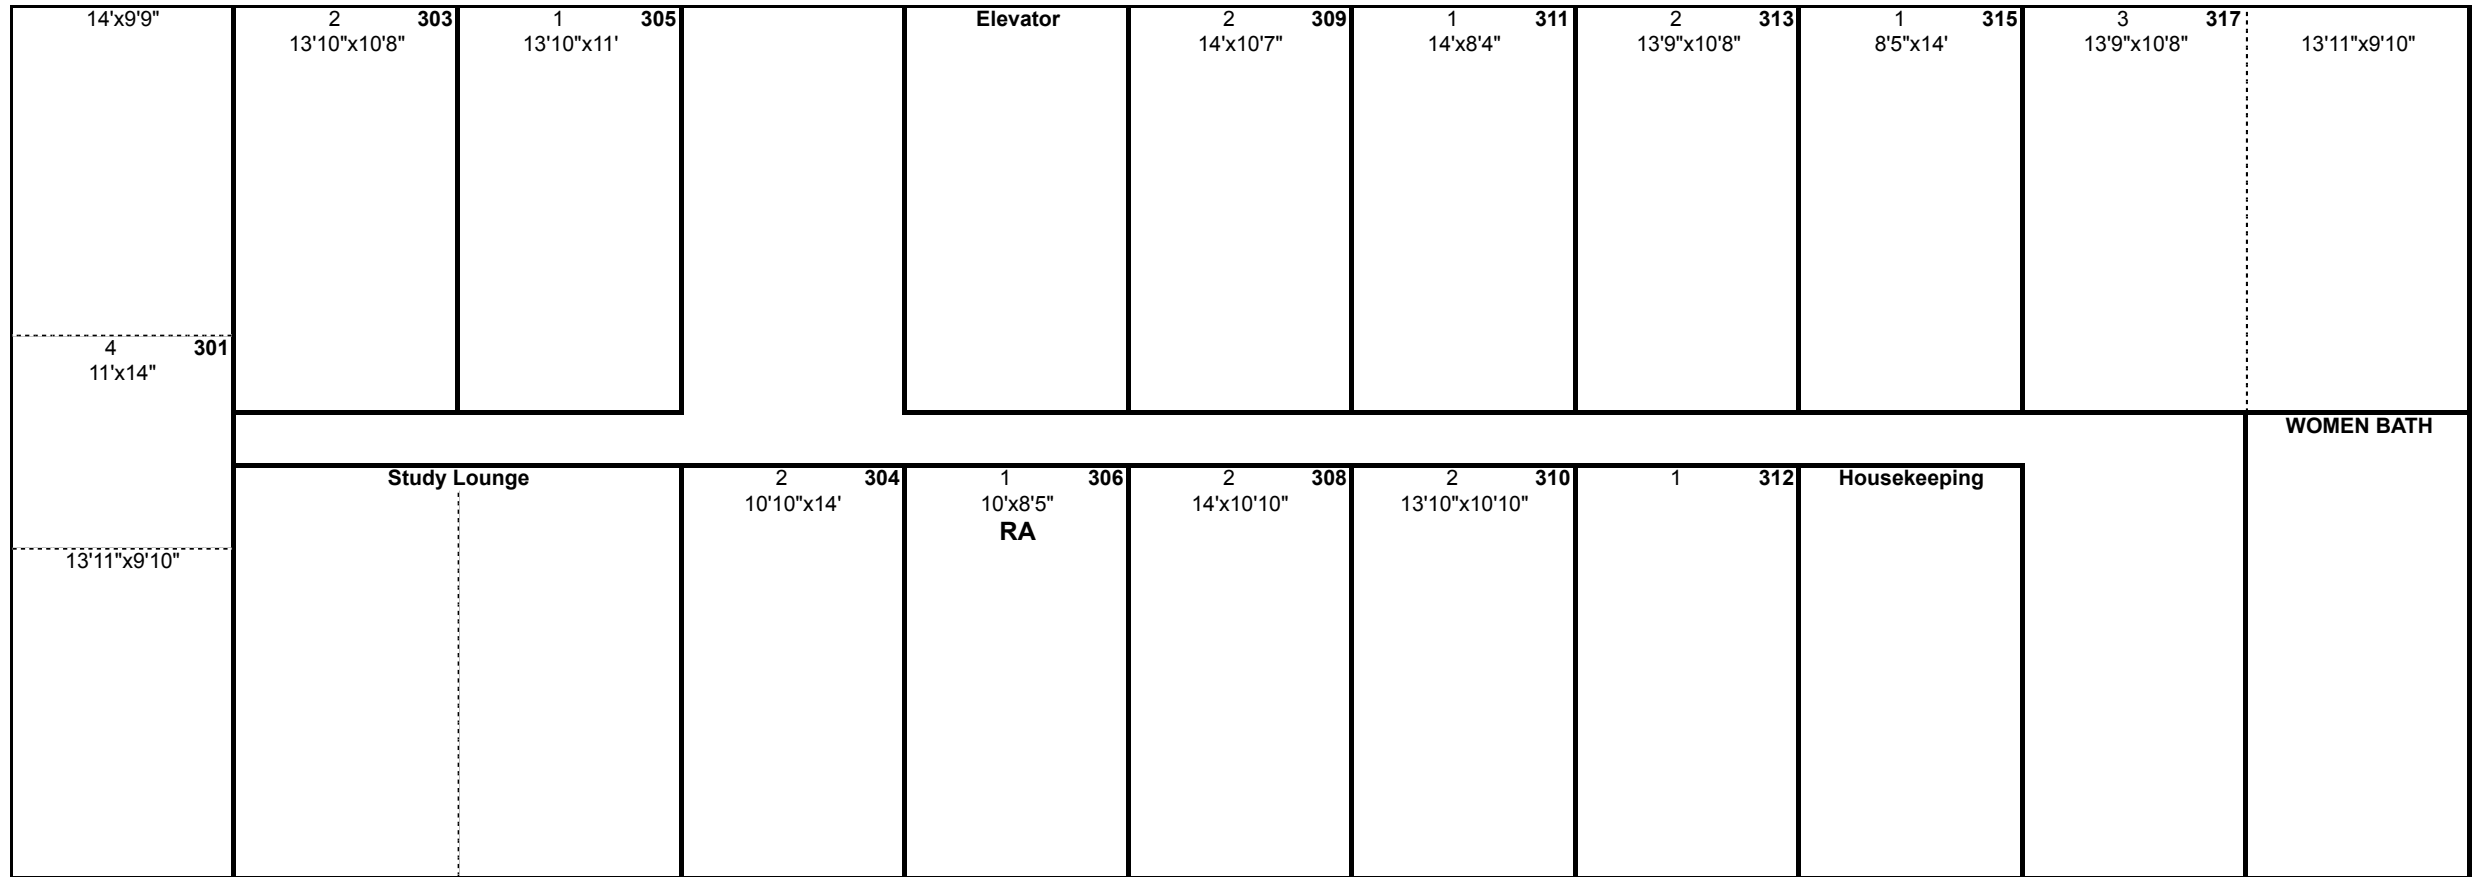

GROUND FLOOR
 0 singles
 0 doubles
 0 triples
 0 quads
 0 beds available

DEW - GROUND FLOOR

FIRST FLOOR
 8 singles
 3 doubles
 1 triple
 1 quad
 21 beds available

DEW - 1ST FLOOR

SECOND FLOOR
 6 singles
 6 doubles
 1 triple
 2 quads
 29 beds available

DEW - 2ND FLOOR

THIRD FLOOR
 5 singles
 6 doubles
 1 triple
 1 quad
 24 beds available

DEW - 3RD FLOOR