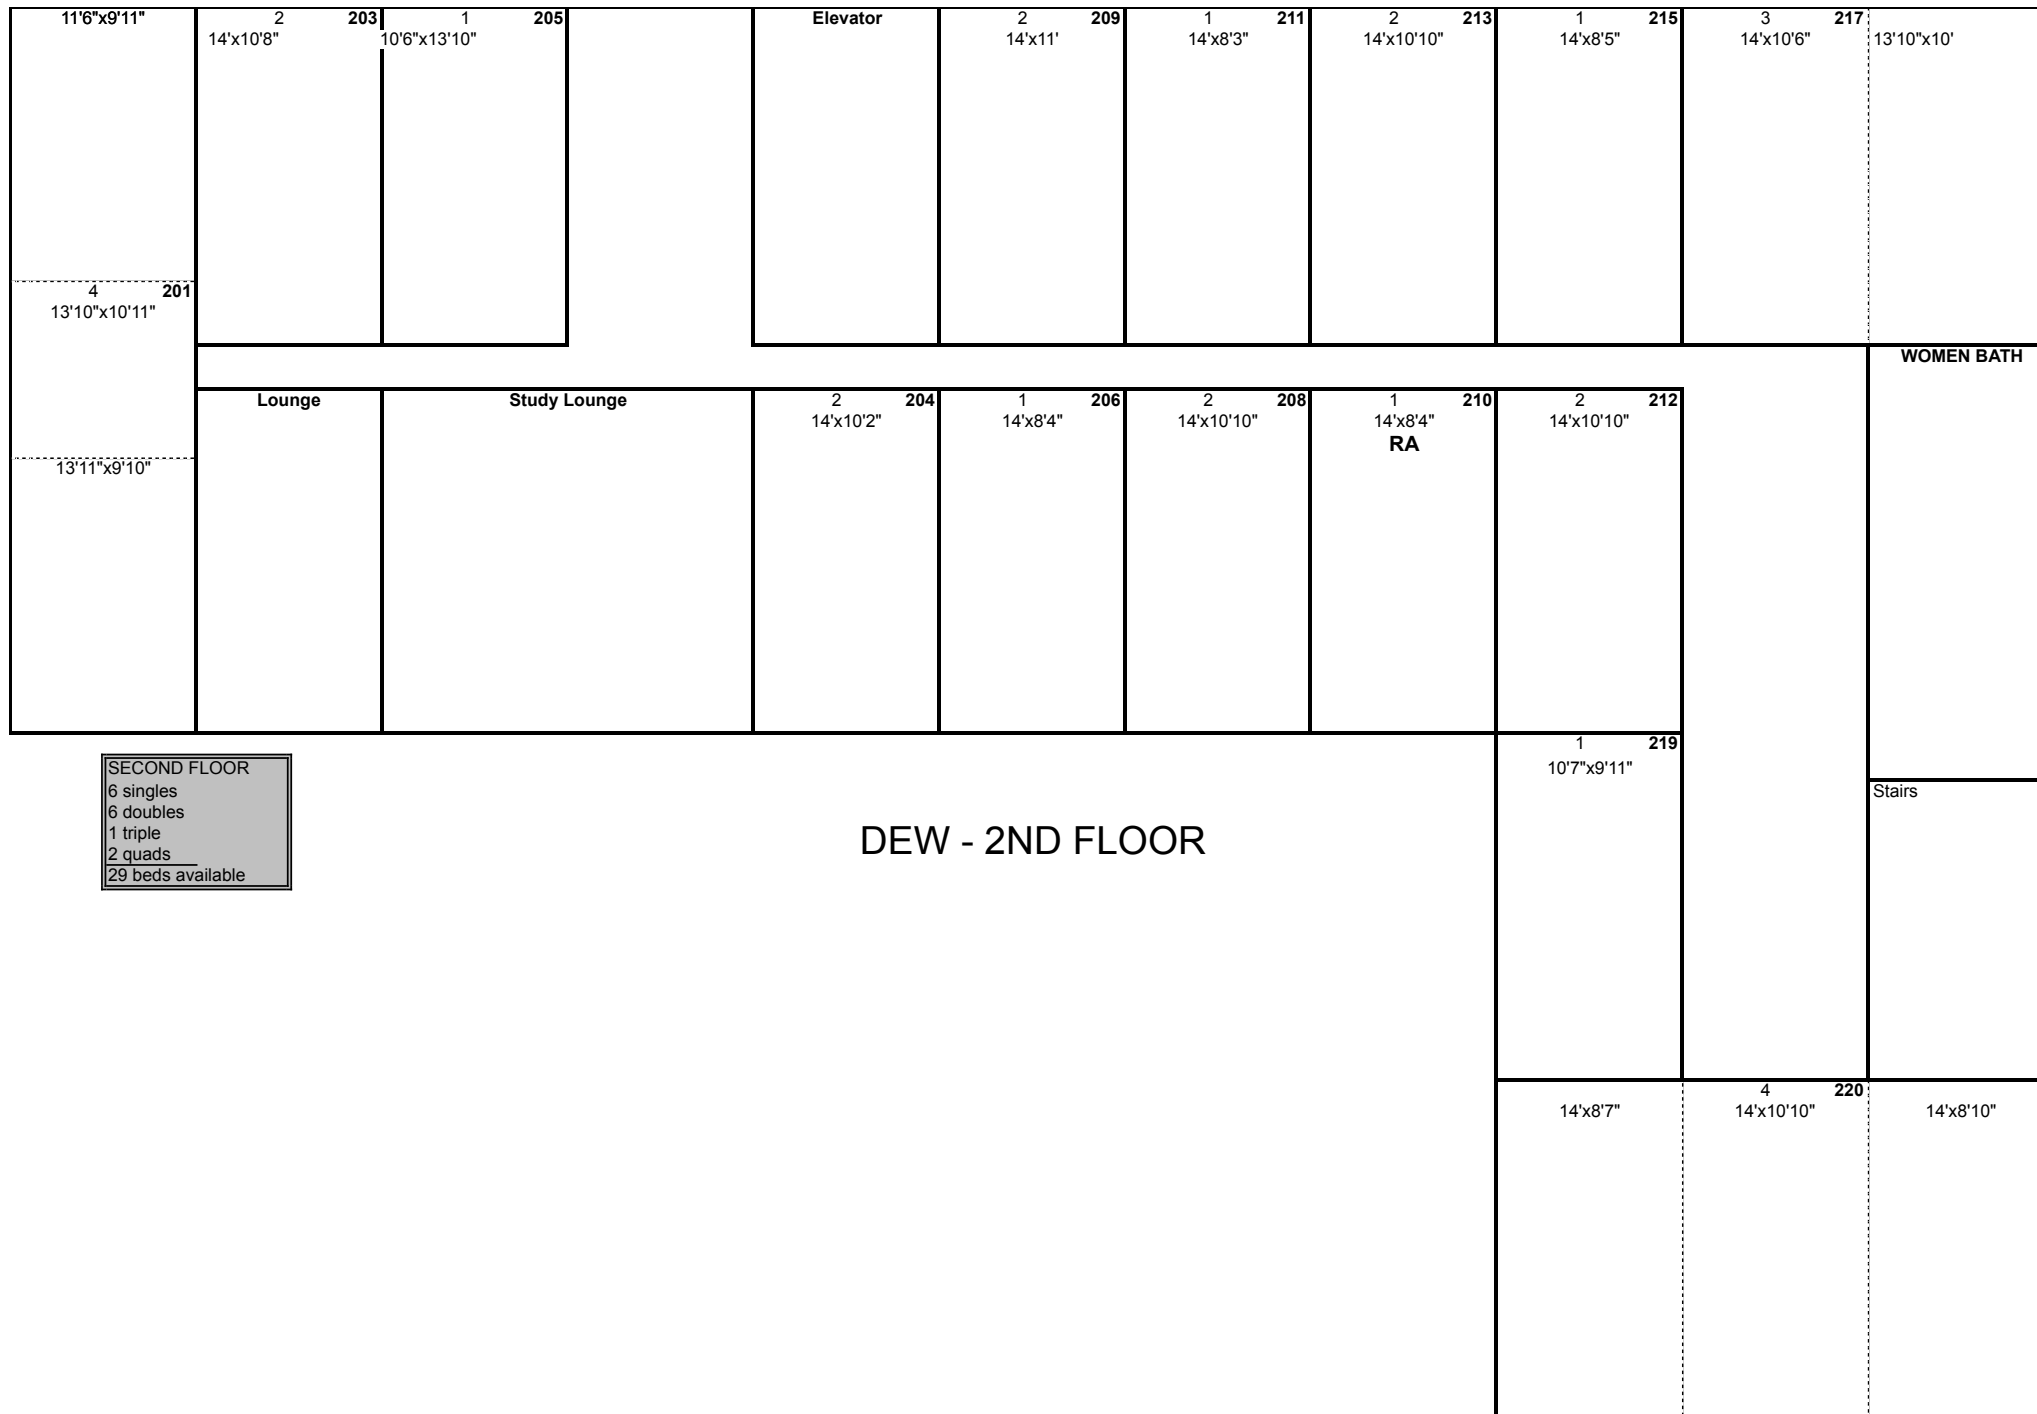

GROUND FLOOR
 0 singles
 0 doubles
 0 triples
 0 quads
 0 beds available

DEW - GROUND FLOOR

FIRST FLOOR
 8 singles
 3 doubles
 1 triple
 1 quad
 21 beds available

DEW - 1ST FLOOR

SECOND FLOOR
 6 singles
 6 doubles
 1 triple
 2 quads
 29 beds available

DEW - 2ND FLOOR

THIRD FLOOR
 5 singles
 6 doubles
 1 triple
 1 quad
 24 beds available

DEW - 3RD FLOOR